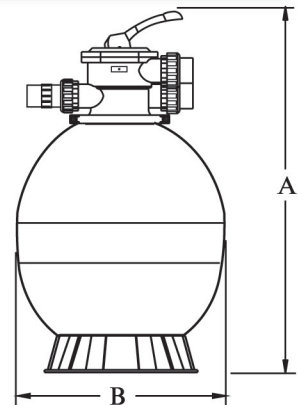

Klorman Industries Pty Ltd
P: 02 9604 9080
Klorman Industries SA/NT Pty Ltd
08 8447 8684
klorman-industries.com

klorman-industries.com