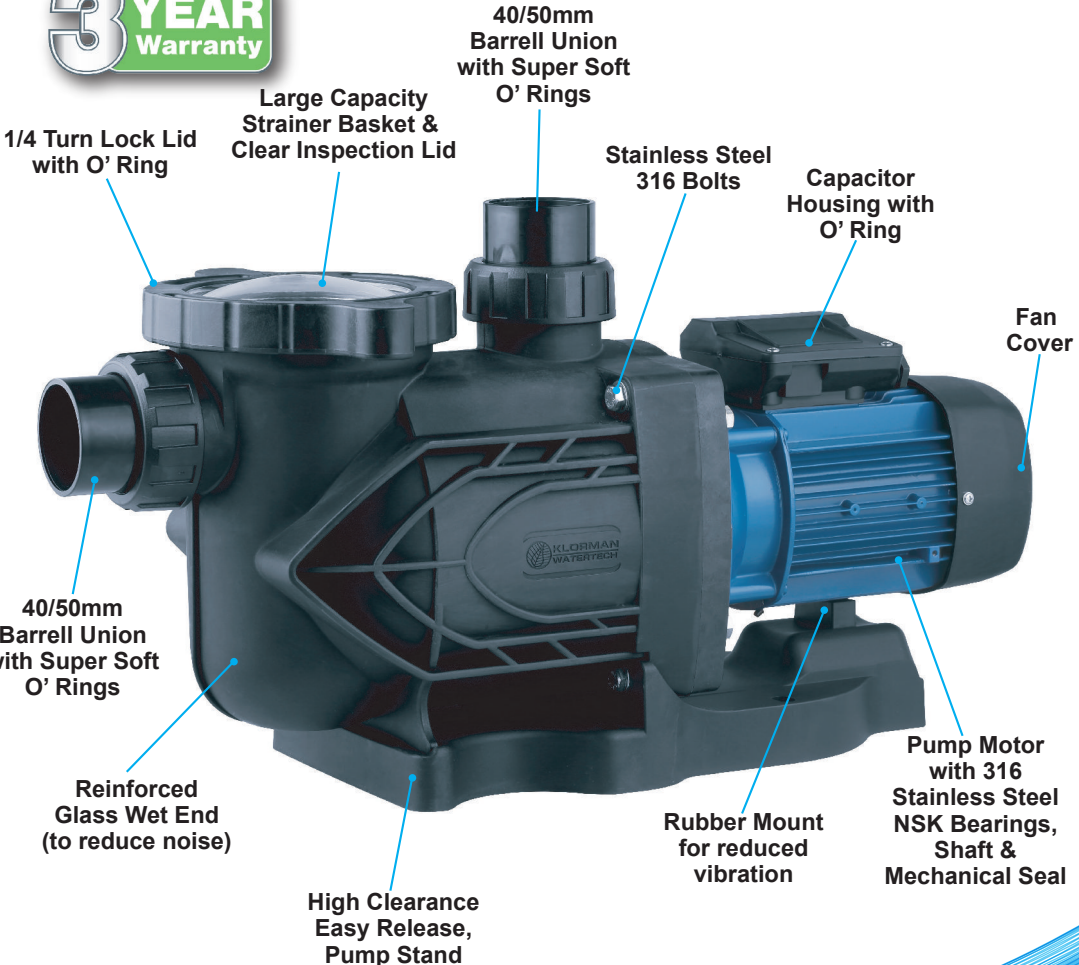

Watertech Pro-SS Single Speed Swimming Pool Pump

3 YEAR
Warranty

klorman-industries.com