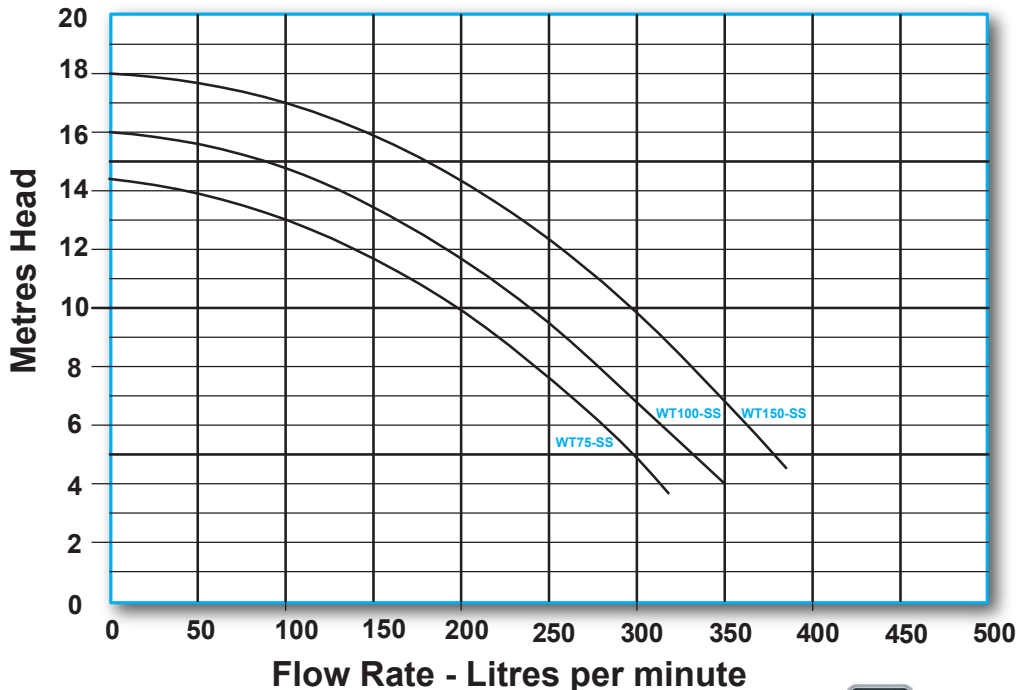

# Pump Performance Chart

WT100-SS  
58dB

## Model Specification Data

WT-SS Series	Hp	Total Head (m)	Flow Rate (Lt/Min)	Power Pump Input (W)	Power Pump Output (W)	Fully Loaded Current (A)	Speed (r/min)	Capacitor
WT75-SS	.75Hp	10.82	203	854	358	3.80	2934	16
WT100-SS	1Hp	9.28	252	988	382	4.31	2839	20
WT150-SS	1.5Hp	9.64	302	1198	476	5.23	2888	25