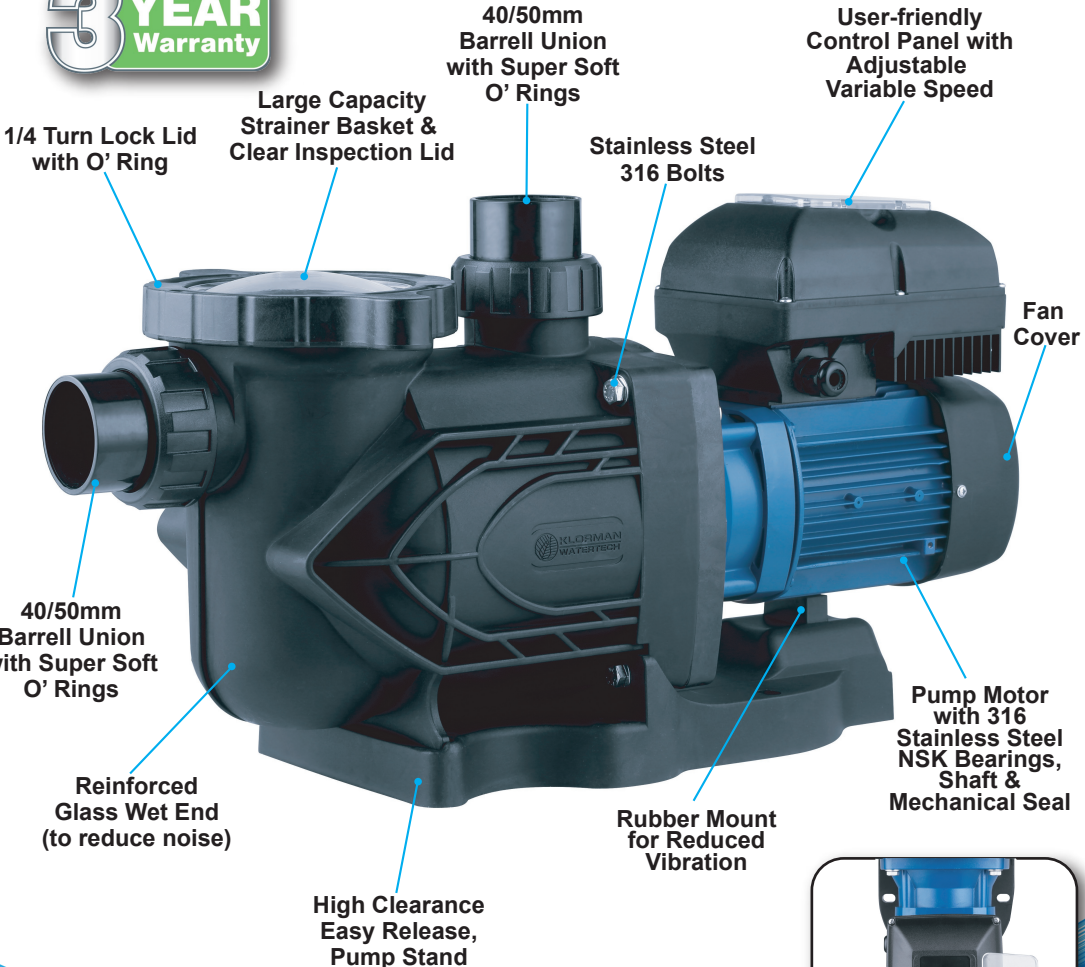

KLORMAN

WATERTECH

Pool Pumps

WT150-VS (1.5HP)

Watertech Pro-VS Variable Speed Swimming Pool Pump

klorman-industries.com

WT150-VS Pump Performance Chart

Model Specification Data

WT150-VS	Hp	Total Head (m)	Flow Rate (Lt/Min)	Power Pump Input (W)	Power Pump Output (W)	Fully Loaded Current (A)	Speed (r/min)	Capacitor
Low	1.5Hp	4.65	144	254	109	2.10	1740	25
Medium	1.5Hp	10.83	200	832	355	5.48	2770	25
High	1.5Hp	9.14	351	1632	524	9.41	3419	25