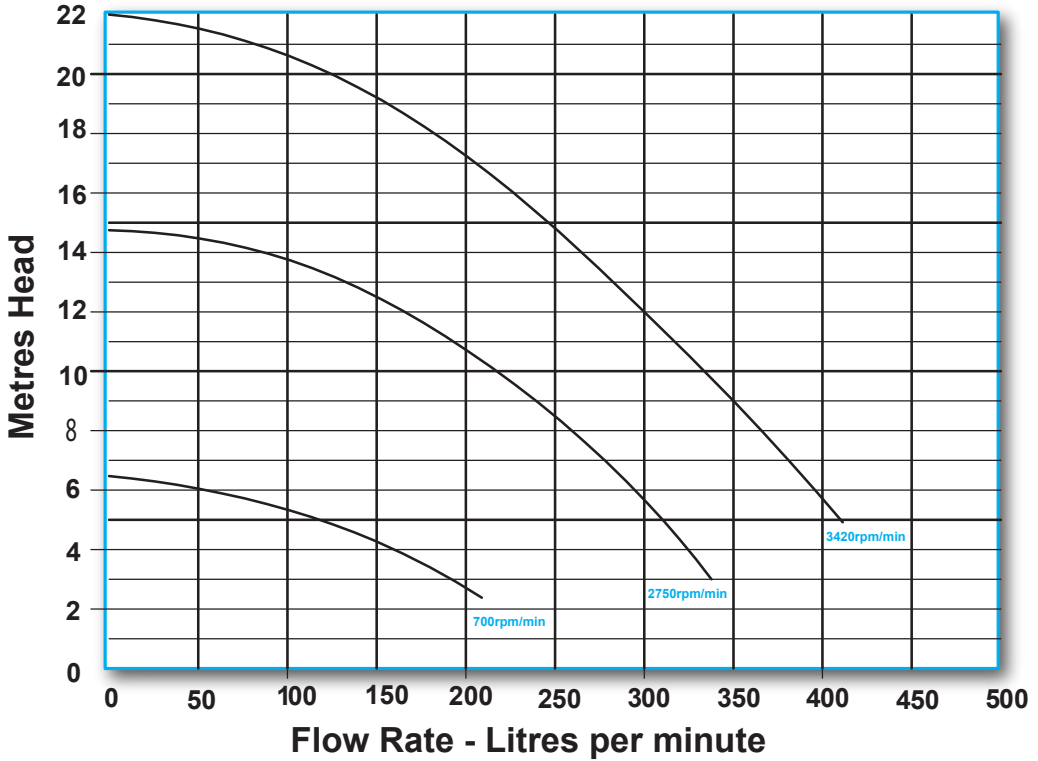

KLORMAN

WATERTECH

Pool Pumps

WT150-VS (1.5HP)

Watertech Pro-VS Variable Speed Swimming Pool Pump

klorman-industries.com

WT150-VS Pump Performance Chart

Model Specification Data

WT150-VS	Hp	Total Head (m)	Flow Rate (Lt/Min)	Power Pump Input (W)	Power Pump Output (W)	Fully Loaded Current (A)	Speed (r/min)	Capacitor
Low	1.5Hp	4.65	144	254	109	2.10	1740	25
Medium	1.5Hp	10.83	200	832	355	5.48	2770	25
High	1.5Hp	9.14	351	1632	524	9.41	3419	25